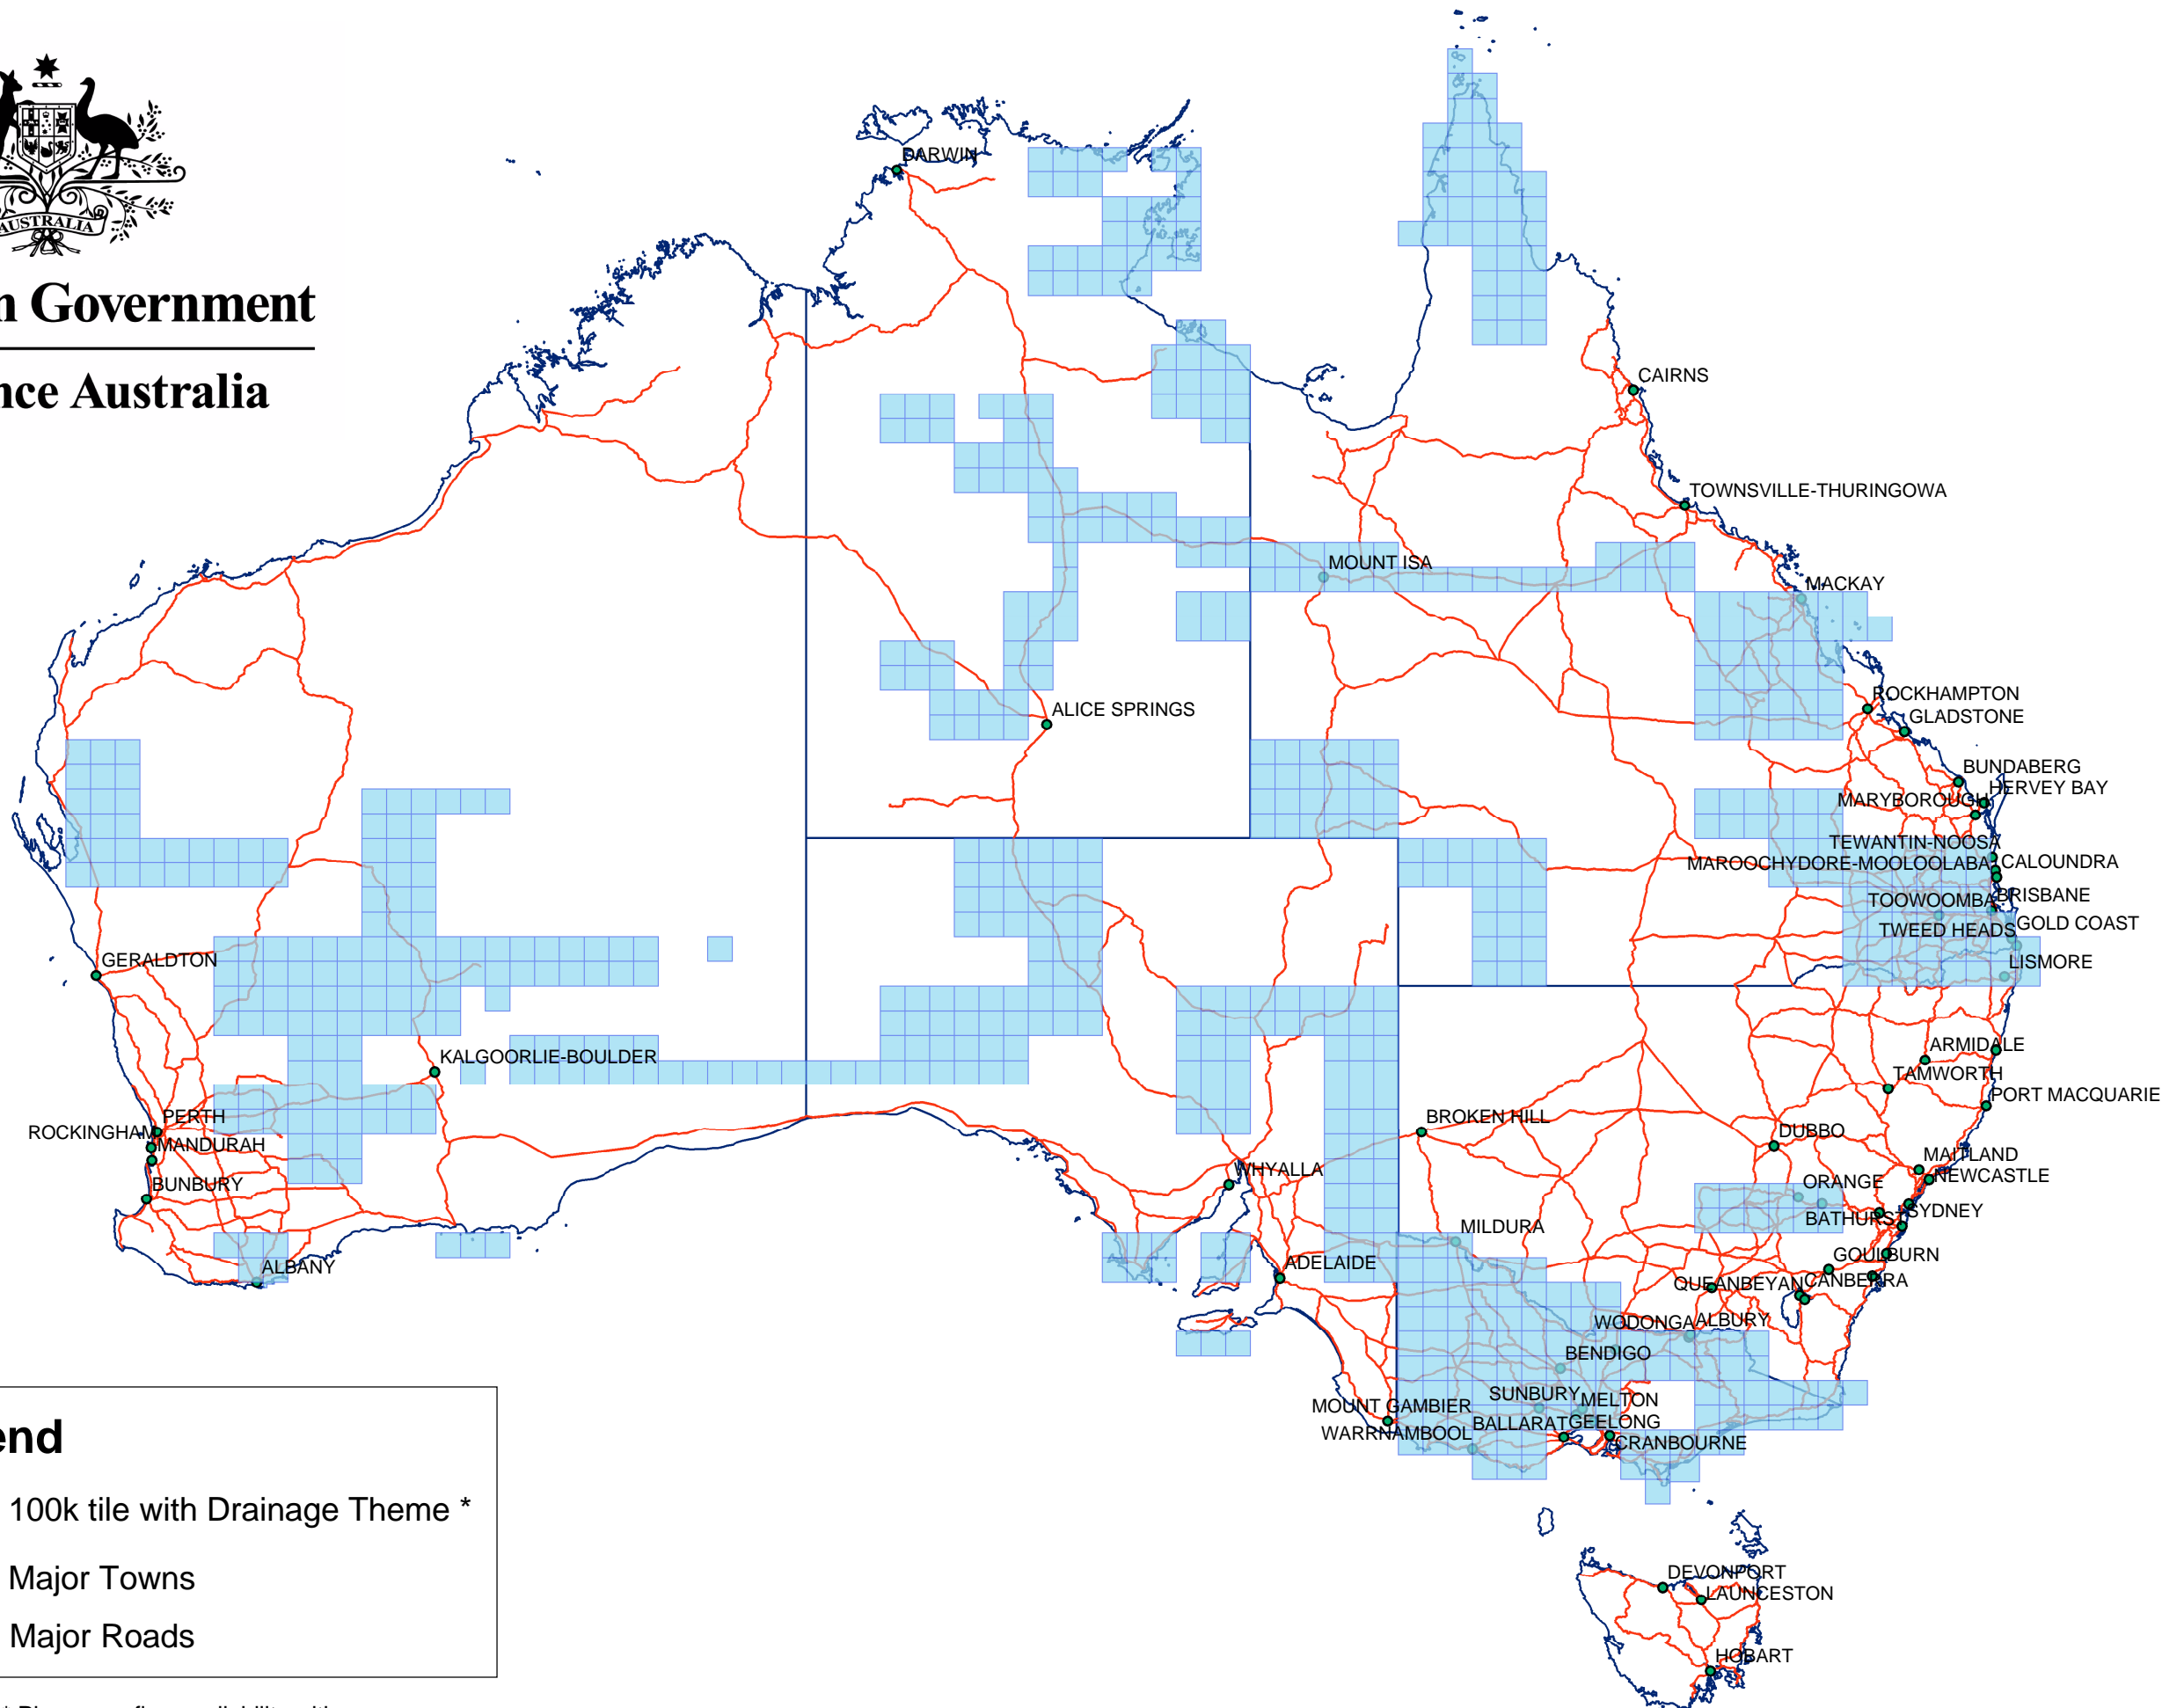

Australian Government

Geoscience Australia

Legend

-  100k tile with Drainage Theme *
-  Major Towns
-  Major Roads

* Please confirm availability with Geoscience Australia - theme data may not exist for all tiles shown.